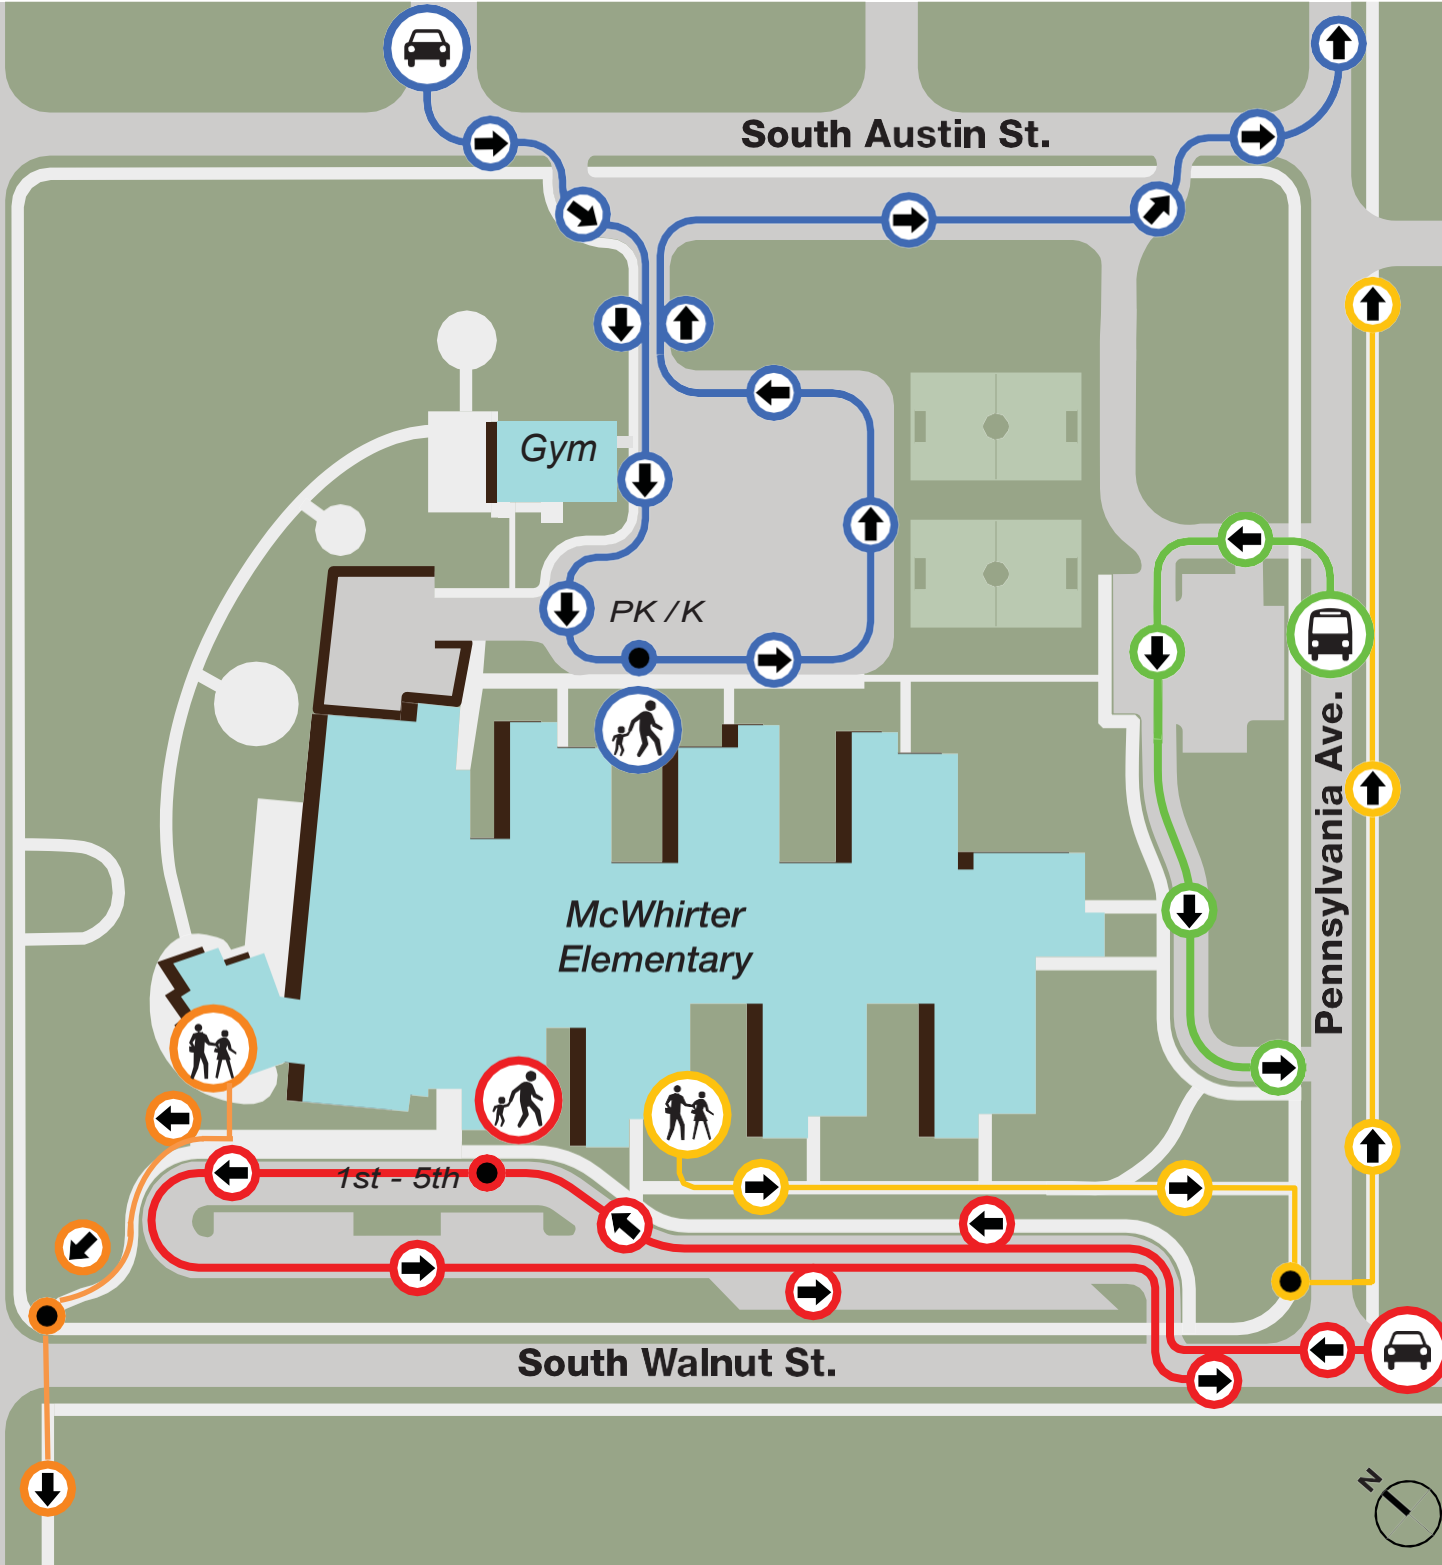

West NASA Blvd.

Motorized Transportation

- Bus & Daycare Drop-Off / Pick-Up
- Pre-K / Kinder and Siblings Parent Drop-Off / Pick-Up
- 1st + 5th Grade Parent Drop-Off / Pick-Up

Student Walkers

- Capital Estates
- Parent Pick-Up
- Solano
- Parent Pick-Up

Leading the Way
in the 21st Century

McWhirter Escuela Primaria Diagrama de Tráfico

West NASA Blvd.

Transporte Automotriz

Autobuses,
Estancias Infantiles
Bajada y Subida

Pre-K / Kinder y Hermanos
Zona para Recoger
Estudiantes en Carro

1er - 5to Grado
Zona para Recoger
Estudiantes en Carro

Estudiantes que Caminan a Casa

Capital Estates

● Padres de Recogida

Solano

● Padres de Recogida

Leading the Way
in the 21st Century

CLEAR CREEK
INDEPENDENT SCHOOL DISTRICT